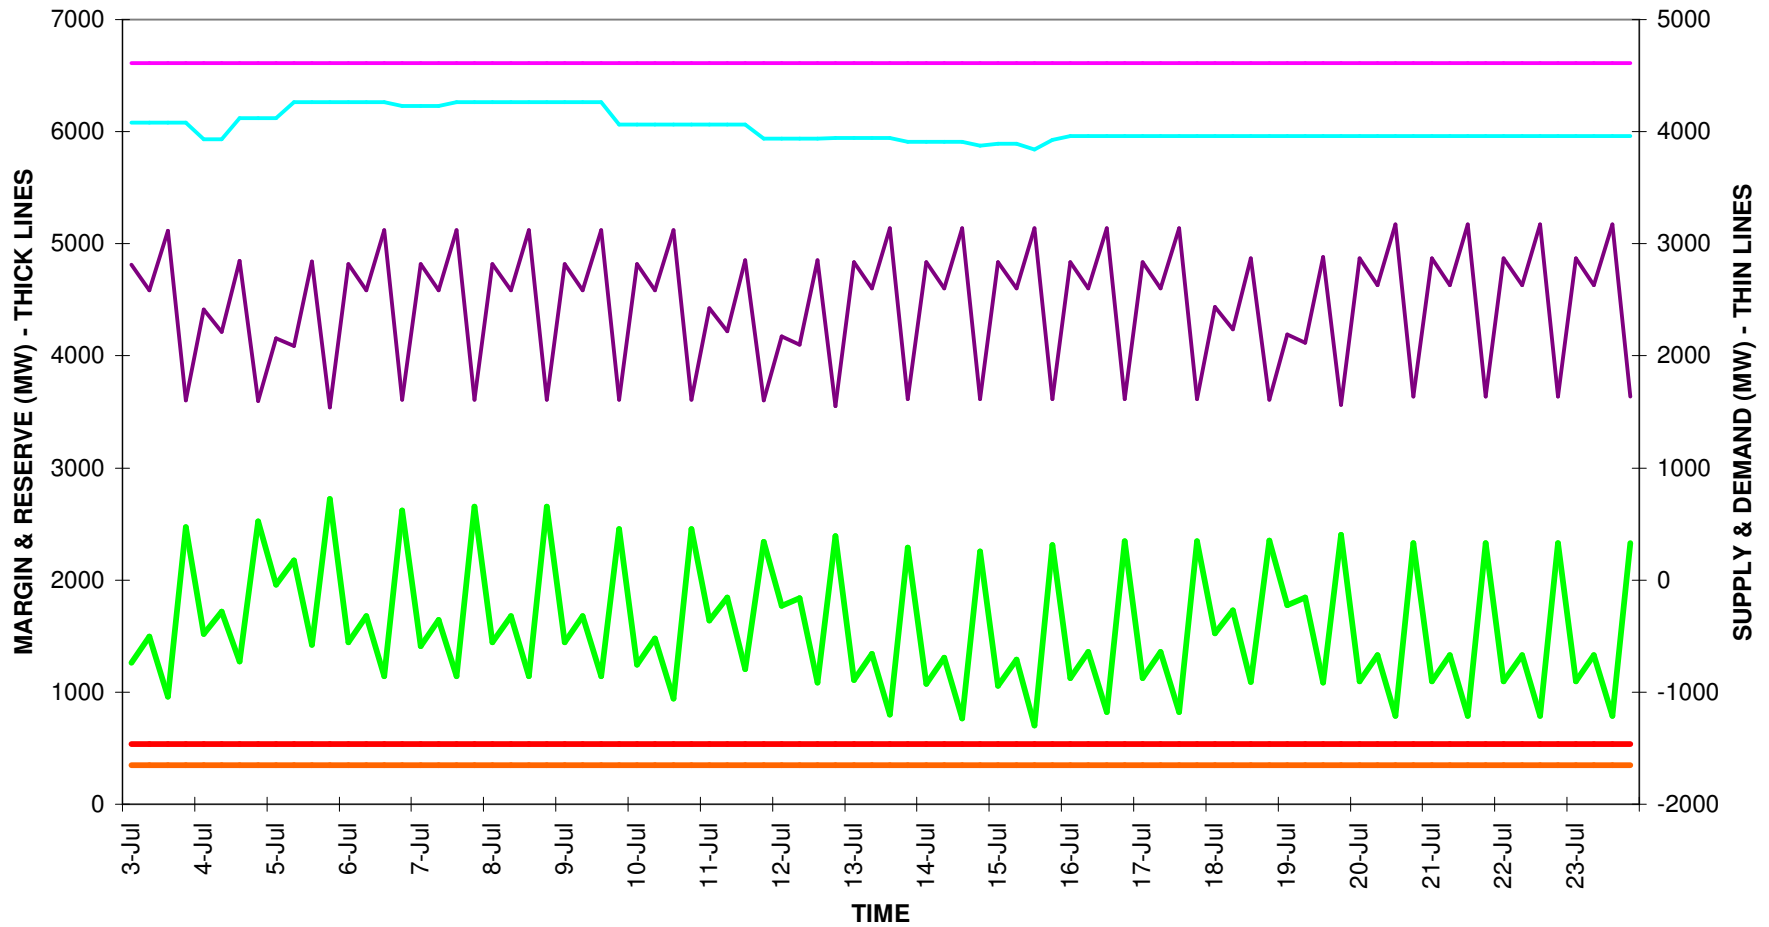

### ST PASA OUTLOOK

— CAPACITY\_PLANNING\_MARGIN — RESERVE\_CAPACITY\_REQ — CAPACITY\_PL\_RESERVES\_REQ  
— PEAKLOAD\_MEANP2SD — AVAILABLE\_SUPPLY\_CAPACITY — INSTALLED\_GENERATION